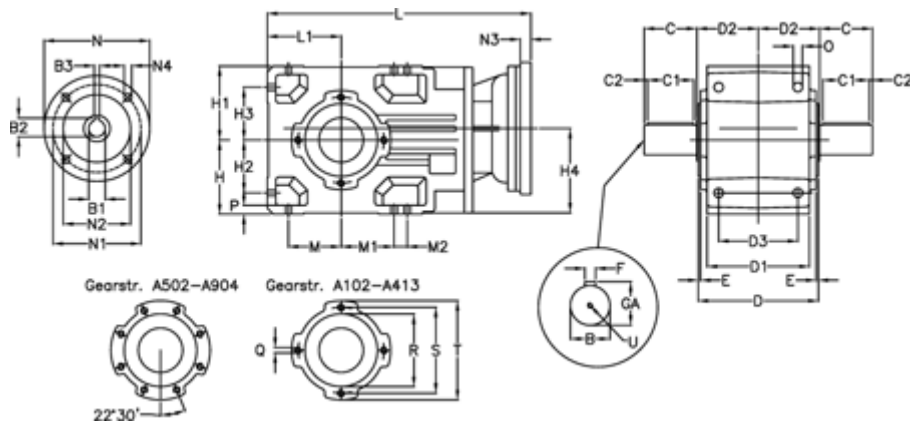

Article number: 29600201202230
 Description: Bevel helical gearbox
 A202UD-12-P80B5

Measures

| | | | | |
|-----------|--------------------------------|-----------|-------------|------------|
| B = 30 | D1 = 110 | H1 = 80 | M2 = 0 | Q = M8x15 |
| B1 = 19 | D2 = 73 | H2 = 60.0 | N = 200 | R = 95 |
| B2 = 21.8 | D3 = 90 | H3 = 60.0 | N1 = 165 | S = 115 |
| B3 = 6 | Description = A202UD-xx-P80 B5 | H4 = 93.0 | N2 = 130 | T = 140 |
| C = 60 | E = 3.0 | L = 325.5 | N3 = 0 | U = M10x22 |
| C1 = 50 | F = 10 | L1 = 80 | N4 = M10x12 | |
| C2 = 5.0 | GA = 33.0 | M = 60.0 | O = 9.5 | |
| D = 136 | H = 80 | M1 = 60.0 | P = 9 | |